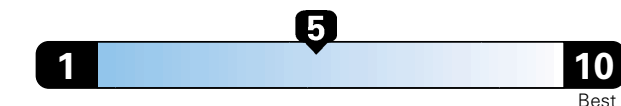

2021 MODEL YEAR

Jeep RENEGADE LATITUDE FWD

For more information visit: www.jeep.com
or call 1-877-IAM-JEEP

FCA US LLC

THIS VEHICLE IS MANUFACTURED TO MEET SPECIFIC UNITED STATES REQUIREMENTS. THIS VEHICLE IS NOT MANUFACTURED FOR SALE OR REGISTRATION OUTSIDE OF THE UNITED STATES.

MANUFACTURER'S SUGGESTED RETAIL PRICE OF THIS MODEL INCLUDING DEALER PREPARATION

Base Price: $24,835

JEEP RENEGADE LATITUDE 4X2
Exterior Color: Glacier Metallic Clear-Coat Exterior Paint
Interior Color: Black Interior Color
Interior: Premium Cloth Bucket Seats
Engine: 2.4L I4 Zero Evap M-Air Engine
Transmission: 9-Speed 948TE Automatic Transmission

STANDARD EQUIPMENT (UNLESS REPLACED BY OPTIONAL EQUIPMENT)

FUNCTIONAL/SAFETY FEATURES

- Advanced Multistage Front Air Bags
- Supplemental Side-Curtain Front and Rear Air Bags
- Supplemental Front Seat-Mounted Side Air Bags
- Driver Inflatable Knee-Bolster Air Bag
- Jeep Wave Membership (Retail Sales/50 States Only)
- Lane-Departure Warning Plus
- Full-Speed Forward-Collision Warning Plus
- Blind-Spot and Cross-Path Detection
- ParkView® Rear Back-Up Camera
- Anti-Lock 4-Wheel Disc Brakes
- Electric Park Brake
- Electronic Stability Control
- Electronic Roll Mitigation
- All-Speed Traction Control
- Speed Control
- Push-Button Start
- Electric Power Steering
- Capless Fuel-Fill
- Daytime Running Lamp System
- Hill-Start Assist
- Tire-Pressure Monitoring Display
- Rear Window Wiper / Washer
- Variable Intermittent Windshield Wipers
- Security Alarm

INTERIOR FEATURES